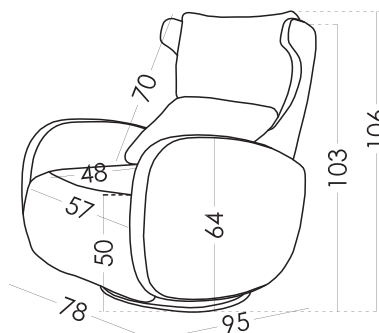

# ARIANNE LOVE

TECHNICAL DETAILS | RV001 | EN

fama

## Measures

Width:	78cm
Height:	106cm
Depth:	95cm
Seat height:	50cm
Arm height:	64cm
Back height:	70cm
Depth open:	103cm

## Technical information

Frame:	Frame of pine wood and MDF
Seat suspension:	N.E.A
Back suspension:	Webbing 80mm
Seat firmness:	Medium Foam
Seat foam:	Fibre + Polyurethane 30kg
Back cushions:	Fibersilk 100%
Loose cushions:	
Removable cover:	Seat and back